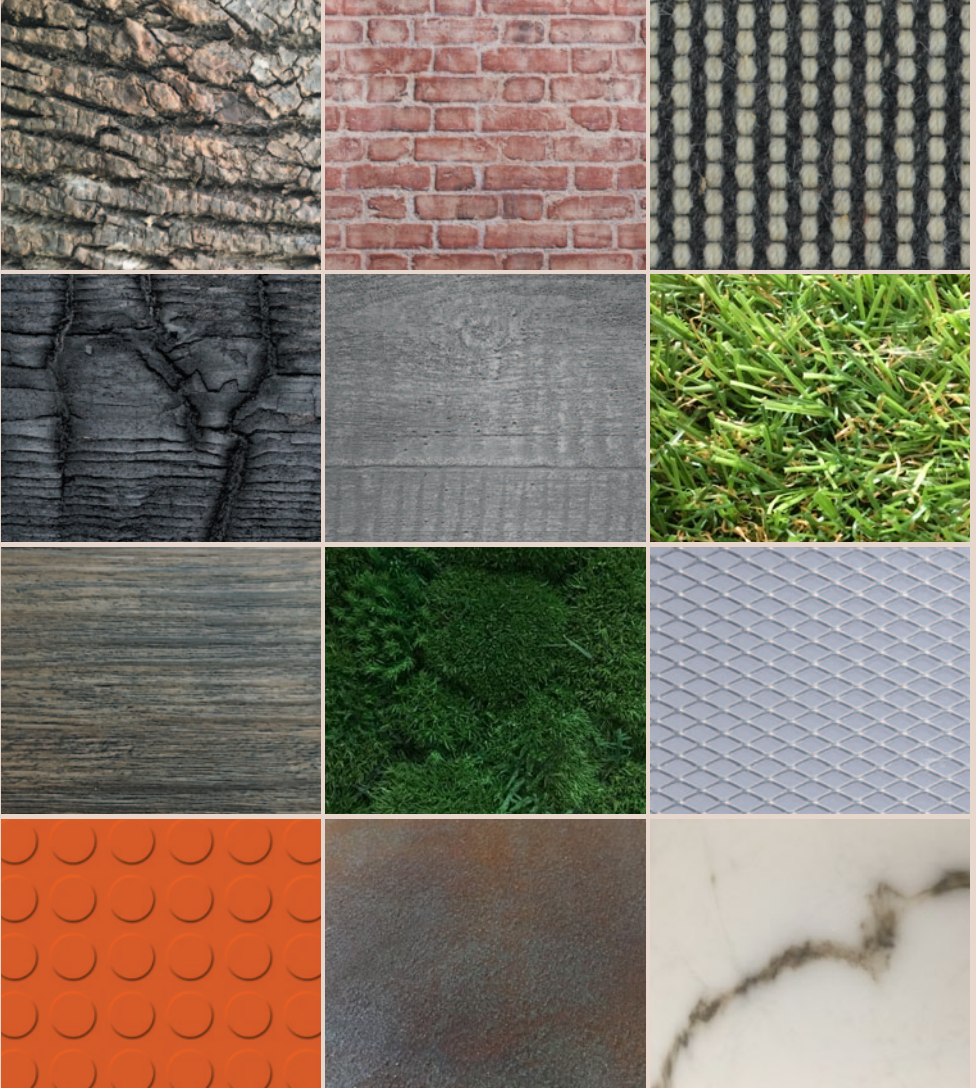

INNERSPACE

CHESHIRE

FLOORS

**RUBBER**

High performance studded rubber tiles, available in 12 urban colours and can be easily used to create either a bold or subtle design statement.

They offer very high performance and practicality for commercial, hospitality and residential projects, being easy to fit and maintain!

BEIGE

BLACK

DARK BLUE

DARK GREY

GREEN

LIGHT BLUE

LIGHT GREY

MID GREY

ORANGE

PALE GREY

RED

TURQUOISE

Check out more of our #materialsfordesign at [innerspacecheshire.co.uk](http://innerspacecheshire.co.uk)

**T** 01270 625 043 **F** 01270 618 338

[sales@innerspacecheshire.co.uk](mailto:sales@innerspacecheshire.co.uk) [www.innerspacecheshire.co.uk](http://www.innerspacecheshire.co.uk)