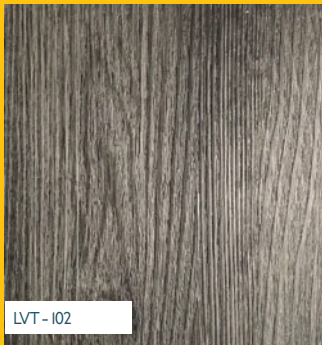

INNERSPACE

CHESHIRE

FLOORS

LUXURY VINYL

LUXURY VINYL PLANKS AND TILES

Wooden and stone floors are a popular choice but can be relatively expensive and hard to deal with.

Luxury Vinyl Planks and Tiles are the ideal solution, providing an authentic look that is affordable and easy to fit, with the added benefits of anti-slip and stain proof qualities.

Available as full size vinyl planks and tiles in timber and stone finishes.

LVT - 101

LVT - 102

LVT - 103

LVT - 106

LVT - 107

LVT - 108

LVT - 109

LVT - 110

LVT - 111

LVT - 112

LVT - 113

LVT - 114

LVT - 115

LVT - 116

LVT - 117