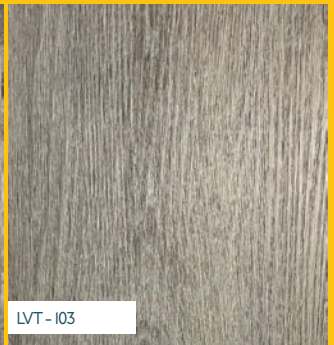

INNERSPACE

CHESHIRE

FLOORS

LUXURY VINYL

LUXURY VINYL PLANKS AND TILES

Wooden and stone floors are a popular choice but can be relatively expensive and hard to deal with.

Luxury Vinyl Planks and Tiles are the ideal solution, providing an authentic look that is affordable and easy to fit, with the added benefits of anti-slip and stain proof qualities.

Available as full size vinyl planks and tiles in timber and stone finishes.

LVT - 101

LVT - 102

LVT - 103

LVT - 106

LVT - 107

LVT - 108

LVT - 109

LVT - 110

LVT - 111

LVT - 112

LVT - 113

LVT - 114

LVT - 115

LVT - 116

LVT - 117