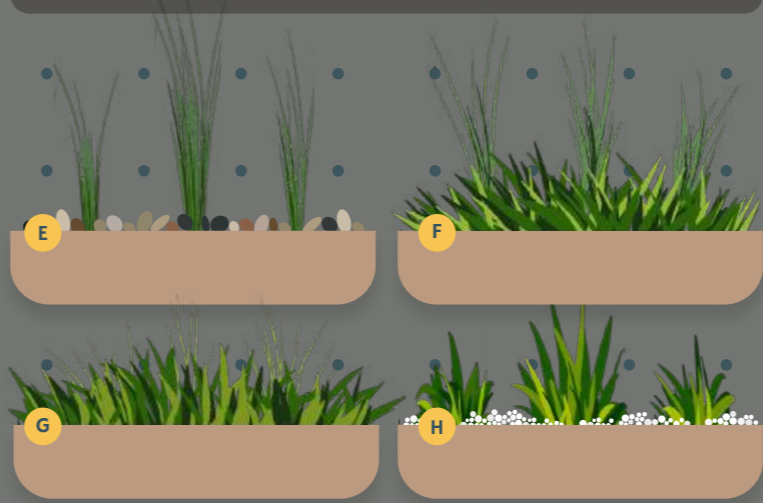

Add at splash of colour...
Front face only.

5 laminate options below...

- 7 Open top box (rounded)
- 8 Open top box (rounded)
- 9 Open top box (rounded)
- 10 Open top box (squared)
- 11 Open top box (squared)
- 12 Open top box (squared)
- E Beargrass+pebbles
- F Foliage+beargrass
- G Foliage
- H Foliage+gravel

Our **open top boxes** offer design versatility in a number of ways... In addition to a wide range of sizes with the option of rounded or straight-edge corners, boxes can be supplied with our preserved foliage or can simply be used for extra storage space. Choose our laminate face option to add a splash of colour to your system.