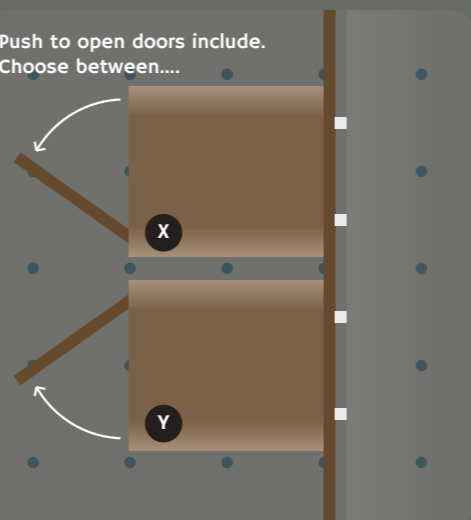

33 Cupboard unit (squared)

34 Cupboard unit (squared)

35 Cupboard unit (rounded)

36 Cupboard unit (rounded)

X Door opens downwards

Y Door opens upwards

Add at splash of colour.
5 laminate options to choose
Cupboard door only.

Push to open doors include.
Choose between....

Ynghyd.meshgrids

O

P

O Meshgrid

P Meshgrid+foliage

Includes x8 wooden pegs

Mount, weave, clip and much more with our meshgrids. With or without our preserved foliage the lightweight and strong wireframe acts as a canvas for you to explore your creativity and create something truly one-of-a-kind.