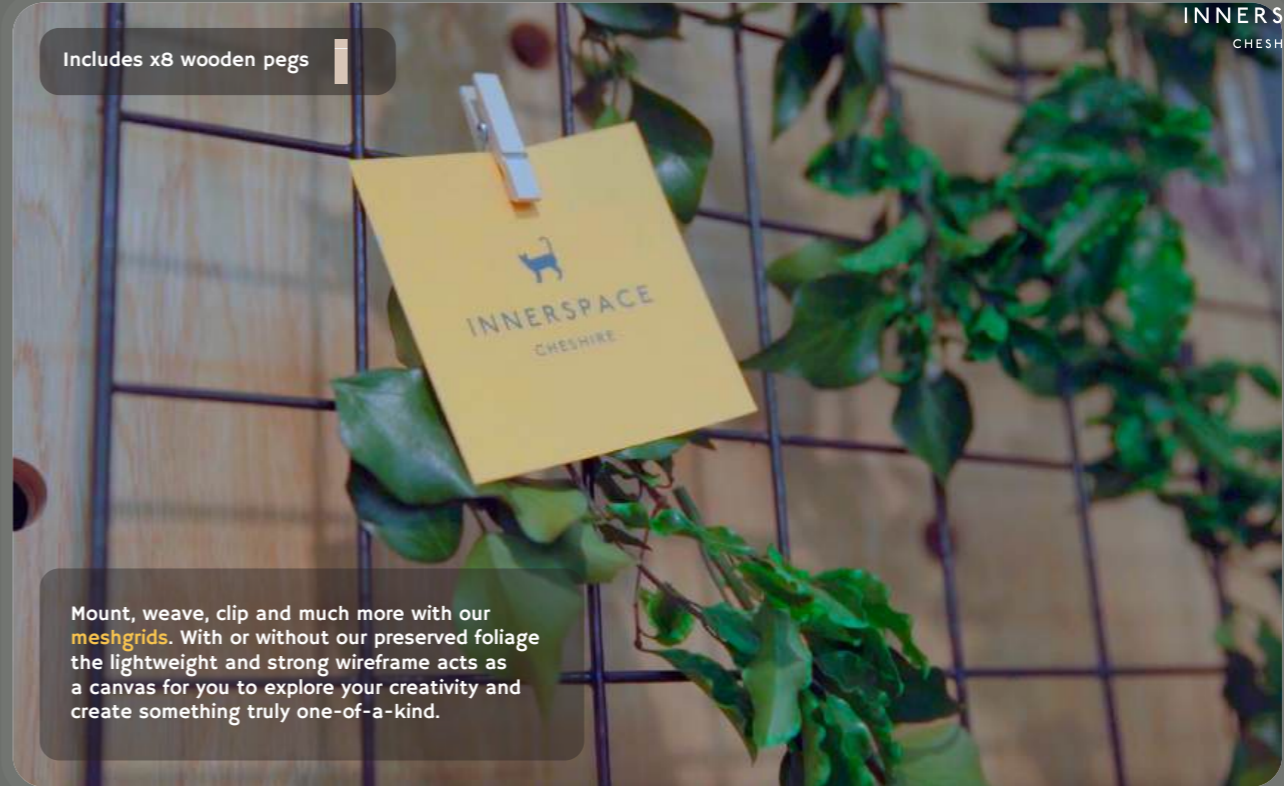

Push to open doors include.
Choose between....

Ynghyd.meshgrids

O

P

O Meshgrid

P Meshgrid+foliage

Includes x8 wooden pegs

Mount, weave, clip and much more with our meshgrids. With or without our preserved foliage the lightweight and strong wireframe acts as a canvas for you to explore your creativity and create something truly one-of-a-kind.