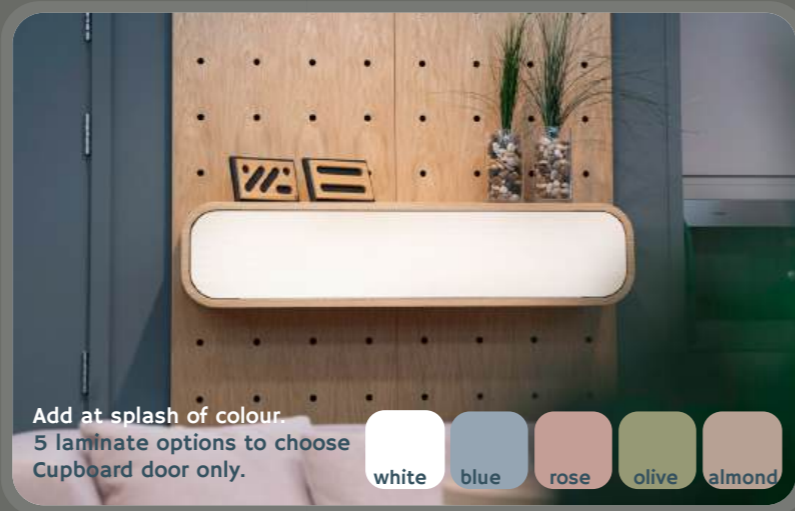

33 Cupboard unit (squared)

34 Cupboard unit (squared)

35 Cupboard unit (rounded)

36 Cupboard unit (rounded)

X Door opens downwards

Y Door opens upwards

Add at splash of colour.
5 laminate options to choose
Cupboard door only.

Push to open doors include.
Choose between....

Ynghyd.meshgrids

O

P

O Meshgrid

P Meshgrid+foliage

Includes x8 wooden pegs

Mount, weave, clip and much more with our meshgrids. With or without our preserved foliage the lightweight and strong wireframe acts as a canvas for you to explore your creativity and create something truly one-of-a-kind.