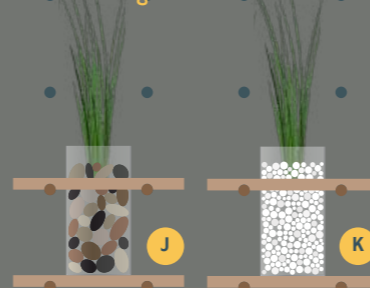

INNERSPACE
CHESHIRE

Ynghyd.pots+vases

- I** Pot - foliage
- J** Vase - beargrass+pebbles
- K** Vase - beargrass+stones
- C1** Pot - Lamp black
- C2** Pot - Hick's blue
- C3** Pot - Dock blue
- C4** Pot - Clay mid
- C5** Pot - Gold
- C6** Pot - Pale Wedgewood
- C7** Pot - Stock
- C8** Pot - Heat
- C9** Pot - Orange aurora
- C10** Pot - Mister david
- C11** Pot - Citrine
- C12** Pot - Book room green
- C13** Pot - Rolling fog dark
- C14** Pot - Loft white

Natureverde.terracotta pots

Natureverde.glass vases

Our terracotta pots are available in a selection of colours and slot securely into holes within Ynghyd's shelving. They can contain our trademark foliage. Our glass jars can be filled with natural pebbles or stones with preserved central beargrass strands. This classy yet straightforward decorative piece is perfect for your space.