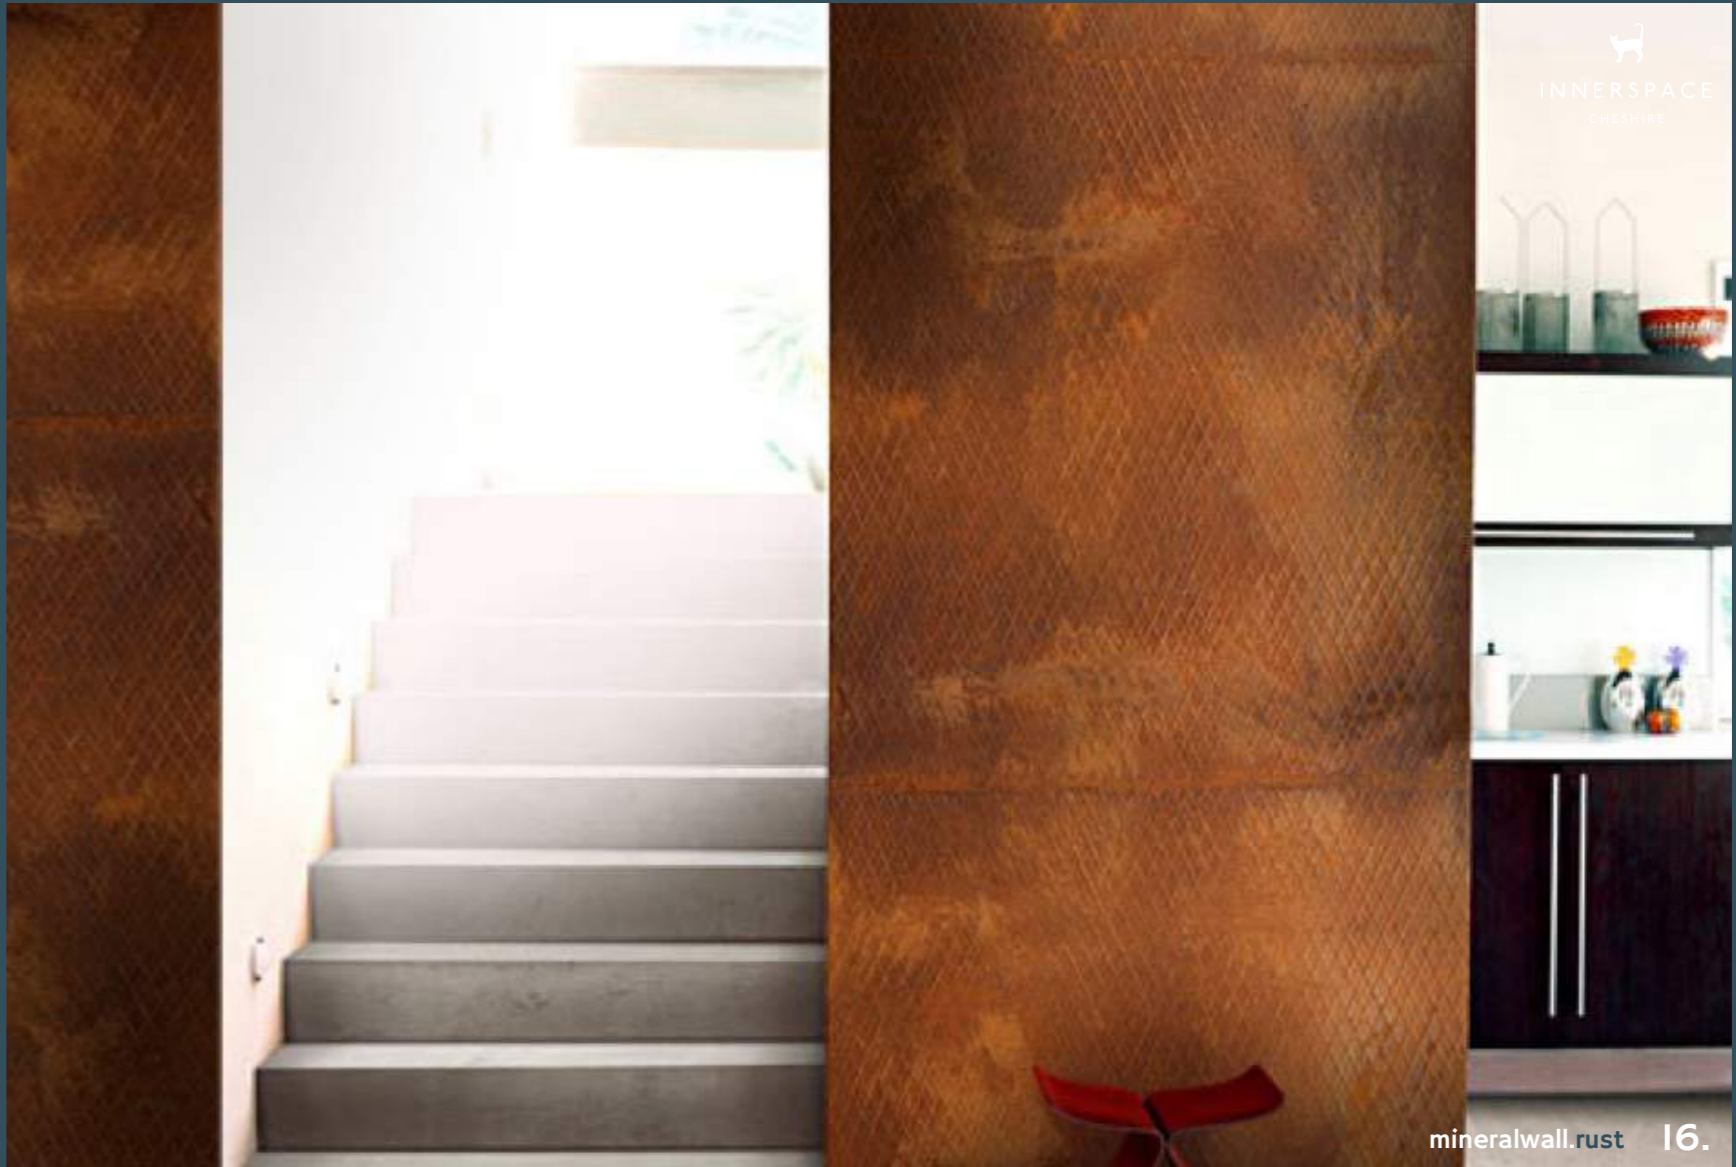

INNERSPACE
CHESHIRE