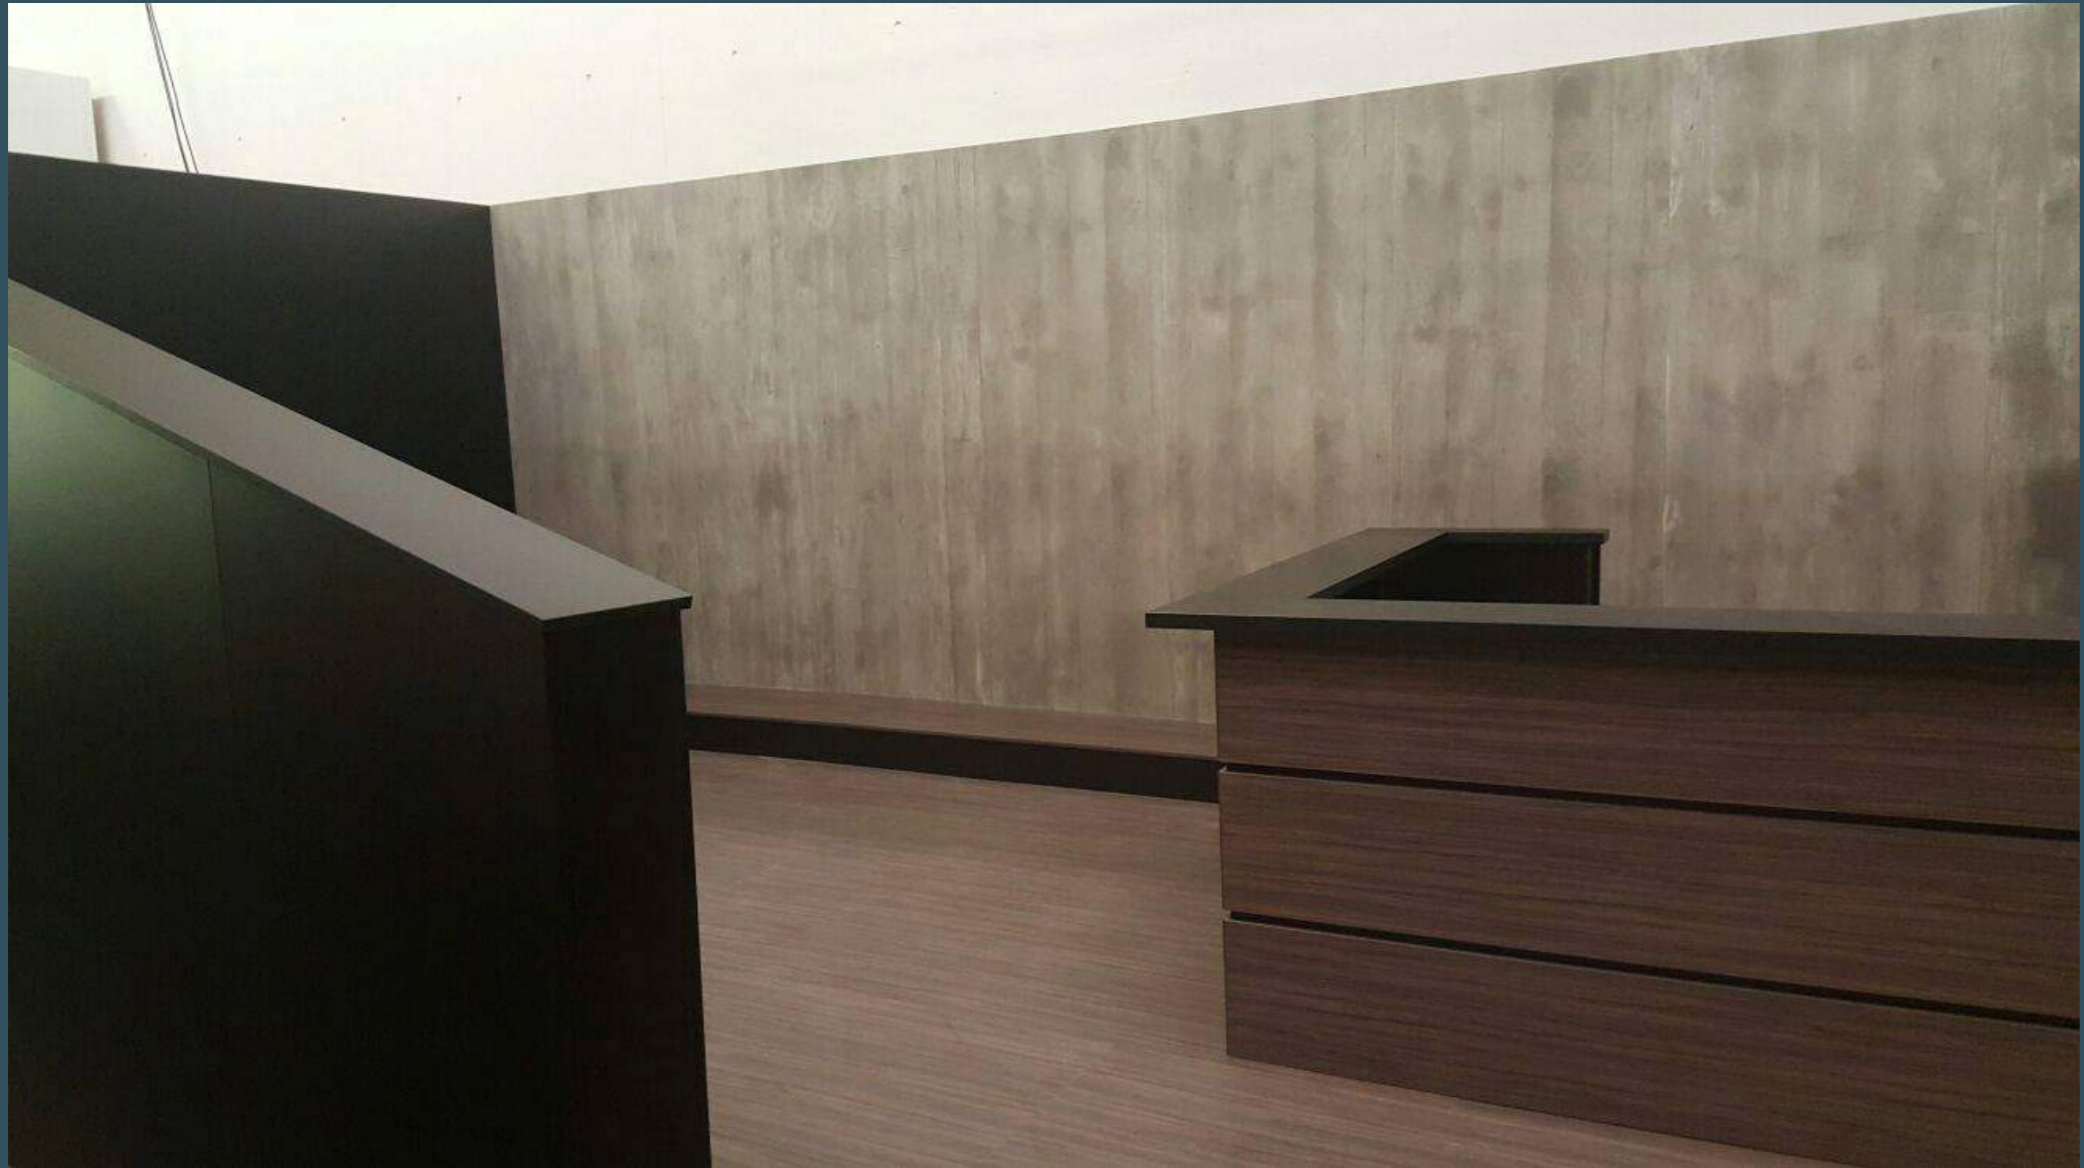

Mineralwall **concrete shutter** 9

Mineralwall **rust** 13

Guide.

Mineralwall **guide** 17

Mineralwall **samples** 19

Mineralwall.concrete plain

URBAN RANGE

Mineralwall concrete plain is a modern, timeless surface with a plain poured finish. The wallpaper thin product makes it highly versatile. It can be used for countertops, floors, walls, and even furniture.

Mineralwall.concrete plain

Mineralwall.concrete shutter

URBAN RANGE

Mineralwall concrete shutter again like concrete plain is a modern, timeless surface. It has a shuttered finish with the imprint of the timber shuttering visible on the surface. It can be used for countertops, floors, walls, and even furniture.

Mineralwall.concrete shutter

Mineralwall.rust

URBAN RANGE

Mineralwall rust's industrial look is highly desirable. Deep orange autumnal tones of rusted steel create an aged and weathered look with a sense of history. Rust on a roll is available in a plain finish creating the effect of rusted sheet metal or in a waffle finish with a much heavier texture.