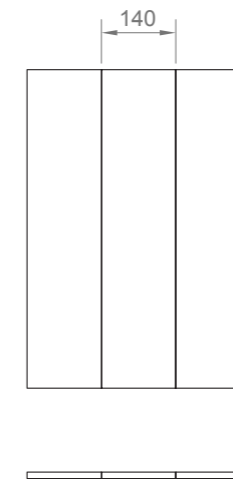

Charred

As well offering standard plank widths. You can choose bespoke widths and depths to suit your project requirements.

Standard

Planks available in 70mm(W)

Planks available in 140mm(W)

Planks available in 70mm(W) + 140mm(W)