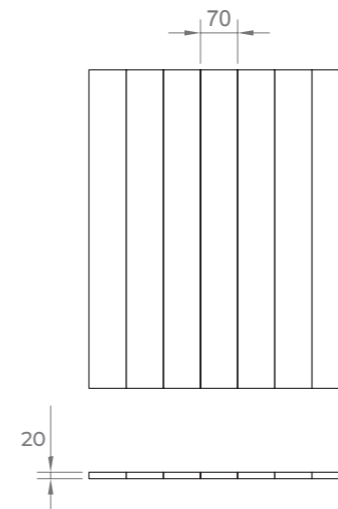

Real Siberian Larch
Char level **1** or **2**
Thickness: 20mm

Charred.heavy

Real Siberian Larch
Char level **3** or **4**
Thickness: 20mm

Charred.crackly

Real Accoya
Char level **5**
Thickness: 20mm

Dimension

Charred

As well offering standard plank widths. You can choose bespoke widths and depths to suit your project requirements.

Standard

Planks available in 70mm(W)

Planks available in 140mm(W)

Planks available in 70mm(W) + 140mm(W)