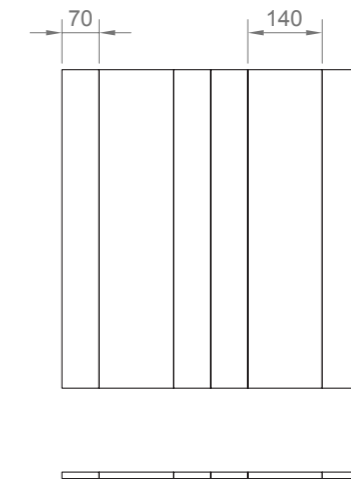

Charred

As well offering standard plank widths. You can choose bespoke widths and depths to suit your project requirements.

Standard

Planks available in 70mm(W)

Planks available in 140mm(W)

Planks available in 70mm(W) + 140mm(W)